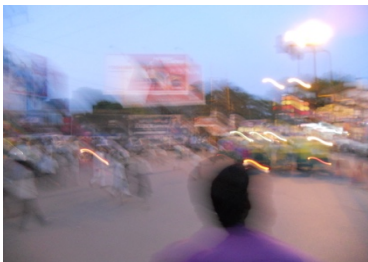

MAHADEV COMETO / PHOTOGRAPHS / PHOTOBASTEI  
EXHIBITION 2.6 - 12.6.2022

1

45 x 60

Double Eyes

CHF 650.00

2

45 x 60

Rickshaw Walha