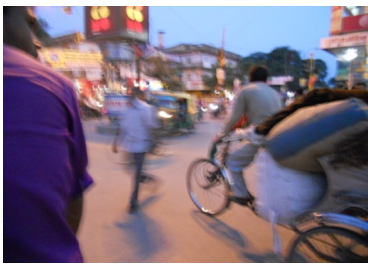

45 x 60

The Over Load

CHF 650.00

4